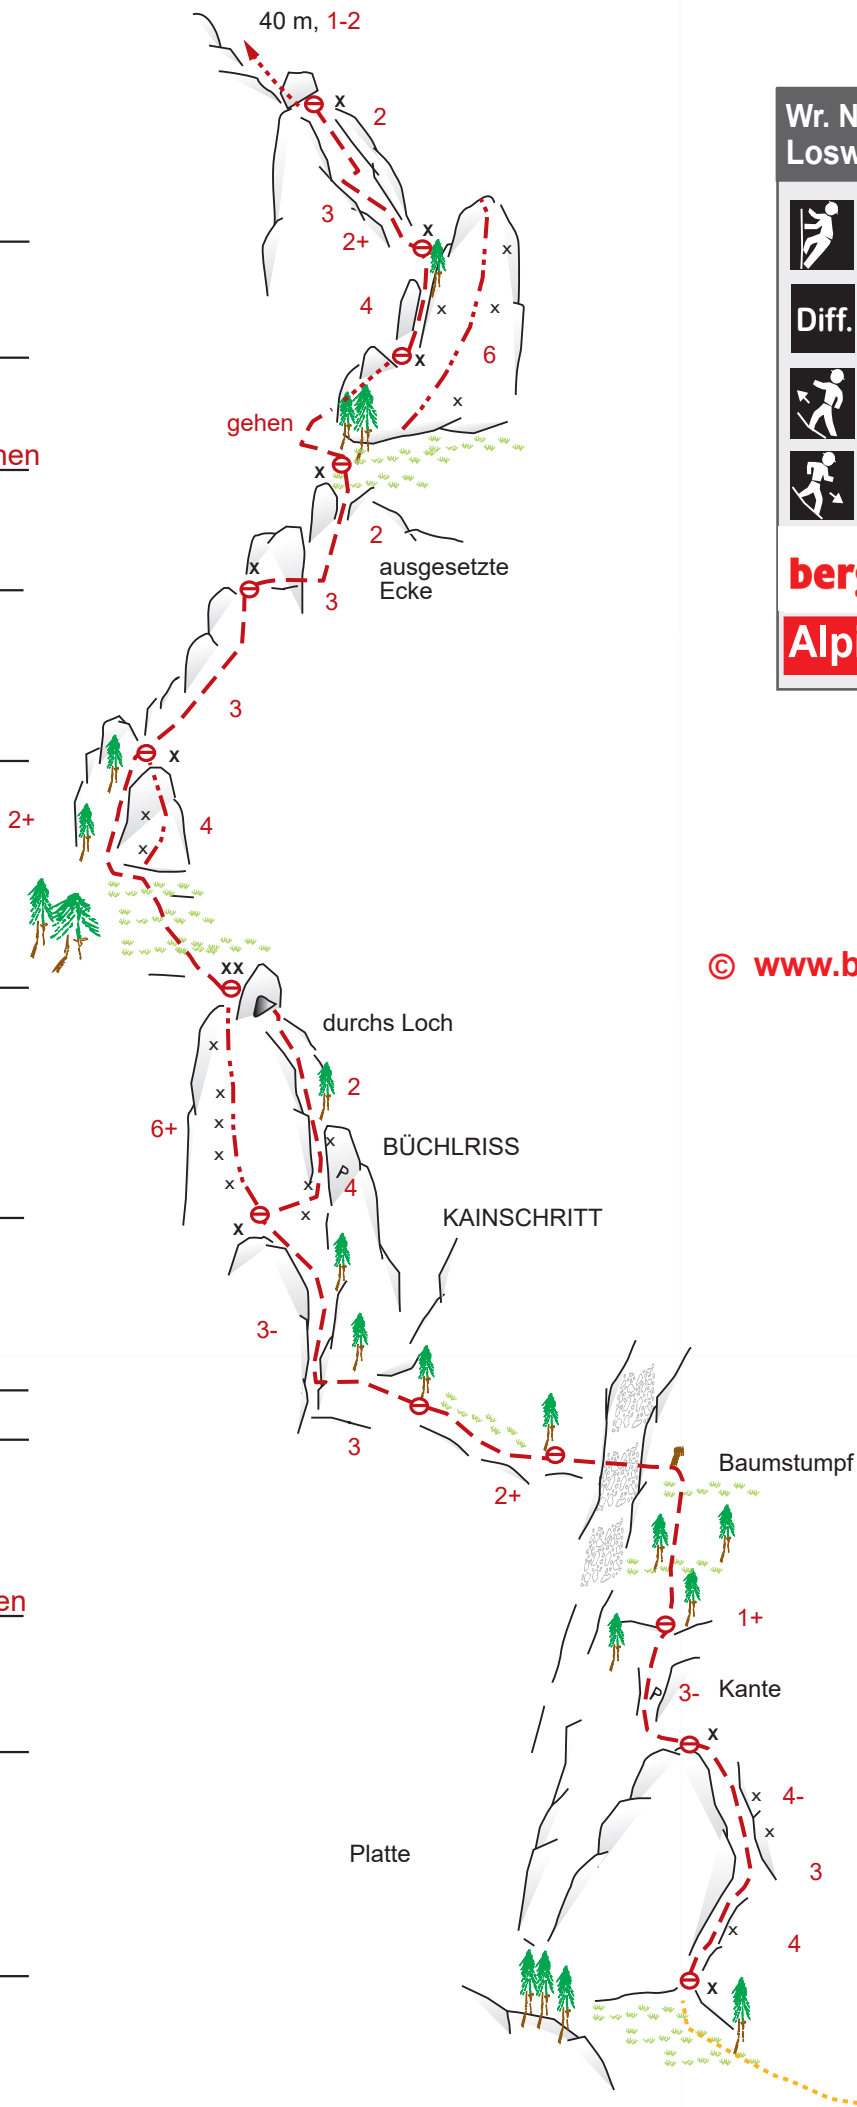

12.SL/35m/3

11.SL/25m/4

10.SL/30m/gehen

9.SL/35m/3

8.SL/35m/3

7.SL/35m/2+

6.SL/35m/4

5.SL/35m/3-

4.SL/40m/3

3.SL/45m/gehen

2.SL/40m/3-

1.SL/30m/4

**Wr. Neutstädter Steig  
Loswand / Rax**

 **420 m**  
**2½ Std.**

**Diff. 4 (4 obl.)**

 **1 Std.**